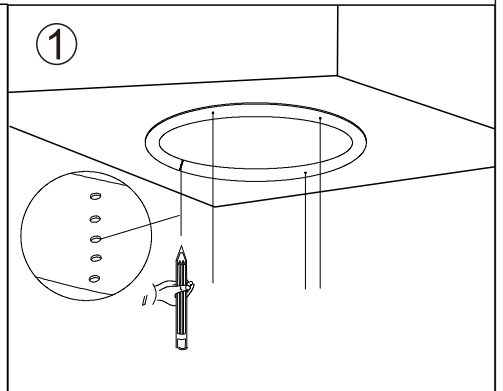

Azzardo®

LIGHTING

NAME: MARCO PENDANT 100 CCT WH + REMOTE CONTROL
NAME: MARCO PENDANT 100 CCT BK + REMOTE CONTROL
NAME: MARCO PENDANT 100 CCT GO + REMOTE CONTROL
NAME: MARCO PENDANT 120 CCT WH + REMOTE CONTROL
NAME: MARCO PENDANT 120 CCT BK + REMOTE CONTROL
NAME: MARCO PENDANT 120 CCT GO + REMOTE CONTROL

ITEM NO: AZ5049
ITEM NO: AZ5050
ITEM NO: AZ5051
ITEM NO: AZ5052
ITEM NO: AZ5053
ITEM NO: AZ5054