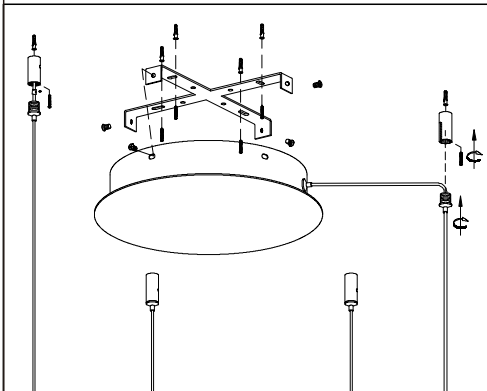

Azzardo®

LIGHTING

NAME: MARCO PENDANT 100 CCT WH + REMOTE CONTROL
NAME: MARCO PENDANT 100 CCT BK + REMOTE CONTROL
NAME: MARCO PENDANT 100 CCT GO + REMOTE CONTROL
NAME: MARCO PENDANT 120 CCT WH + REMOTE CONTROL
NAME: MARCO PENDANT 120 CCT BK + REMOTE CONTROL
NAME: MARCO PENDANT 120 CCT GO + REMOTE CONTROL

ITEM NO: AZ5049
ITEM NO: AZ5050
ITEM NO: AZ5051
ITEM NO: AZ5052
ITEM NO: AZ5053
ITEM NO: AZ5054