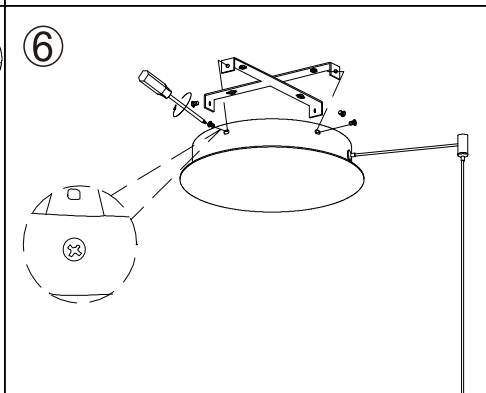

Azzardo®

LIGHTING

NAME: MARCO PENDANT 100 CCT WH + REMOTE CONTROL
NAME: MARCO PENDANT 100 CCT BK + REMOTE CONTROL
NAME: MARCO PENDANT 100 CCT GO + REMOTE CONTROL
NAME: MARCO PENDANT 120 CCT WH + REMOTE CONTROL
NAME: MARCO PENDANT 120 CCT BK + REMOTE CONTROL
NAME: MARCO PENDANT 120 CCT GO + REMOTE CONTROL

ITEM NO: AZ5049
ITEM NO: AZ5050
ITEM NO: AZ5051
ITEM NO: AZ5052
ITEM NO: AZ5053
ITEM NO: AZ5054