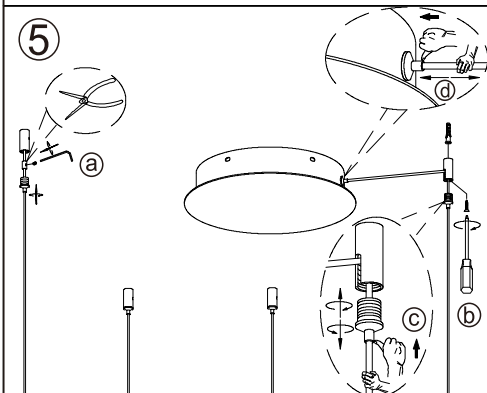

Azzardo®

LIGHTING

NAME: MARCO PENDANT 100 CCT WH + REMOTE CONTROL
NAME: MARCO PENDANT 100 CCT BK + REMOTE CONTROL
NAME: MARCO PENDANT 100 CCT GO + REMOTE CONTROL
NAME: MARCO PENDANT 120 CCT WH + REMOTE CONTROL
NAME: MARCO PENDANT 120 CCT BK + REMOTE CONTROL
NAME: MARCO PENDANT 120 CCT GO + REMOTE CONTROL

ITEM NO: AZ5049
ITEM NO: AZ5050
ITEM NO: AZ5051
ITEM NO: AZ5052
ITEM NO: AZ5053
ITEM NO: AZ5054