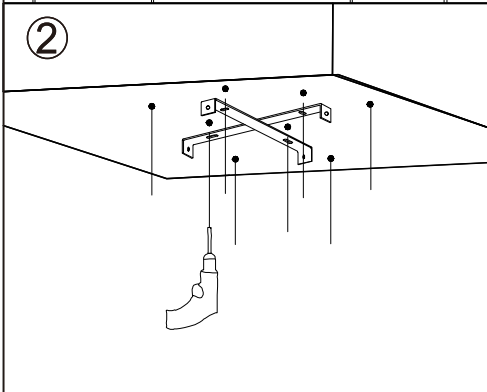

Azzardo®

LIGHTING

NAME: MARCO PENDANT 100 CCT WH + REMOTE CONTROL
NAME: MARCO PENDANT 100 CCT BK + REMOTE CONTROL
NAME: MARCO PENDANT 100 CCT GO + REMOTE CONTROL
NAME: MARCO PENDANT 120 CCT WH + REMOTE CONTROL
NAME: MARCO PENDANT 120 CCT BK + REMOTE CONTROL
NAME: MARCO PENDANT 120 CCT GO + REMOTE CONTROL

ITEM NO: AZ5049
ITEM NO: AZ5050
ITEM NO: AZ5051
ITEM NO: AZ5052
ITEM NO: AZ5053
ITEM NO: AZ5054