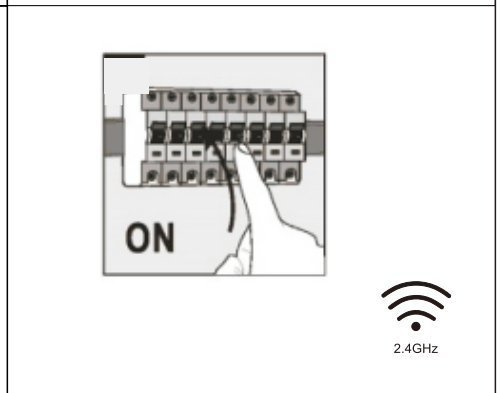

Azzardo®

LIGHTING

NAME: MARCO PENDANT 100 CCT WH + REMOTE CONTROL
NAME: MARCO PENDANT 100 CCT BK + REMOTE CONTROL
NAME: MARCO PENDANT 100 CCT GO + REMOTE CONTROL
NAME: MARCO PENDANT 120 CCT WH + REMOTE CONTROL
NAME: MARCO PENDANT 120 CCT BK + REMOTE CONTROL
NAME: MARCO PENDANT 120 CCT GO + REMOTE CONTROL

ITEM NO: AZ5049
ITEM NO: AZ5050
ITEM NO: AZ5051
ITEM NO: AZ5052
ITEM NO: AZ5053
ITEM NO: AZ5054