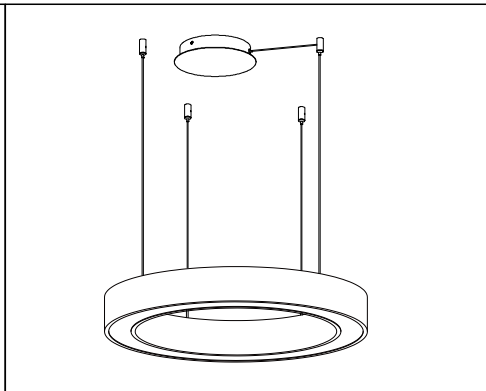

Azzardo®

LIGHTING

NAME: MARCO PENDANT 100 CCT WH + REMOTE CONTROL
NAME: MARCO PENDANT 100 CCT BK + REMOTE CONTROL
NAME: MARCO PENDANT 100 CCT GO + REMOTE CONTROL
NAME: MARCO PENDANT 120 CCT WH + REMOTE CONTROL
NAME: MARCO PENDANT 120 CCT BK + REMOTE CONTROL
NAME: MARCO PENDANT 120 CCT GO + REMOTE CONTROL

ITEM NO: AZ5049
ITEM NO: AZ5050
ITEM NO: AZ5051
ITEM NO: AZ5052
ITEM NO: AZ5053
ITEM NO: AZ5054