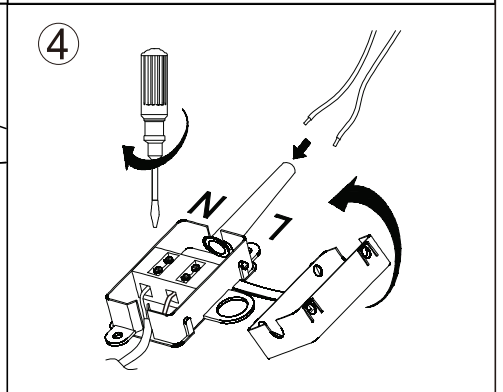

Azzardo®

LIGHTING

NAME: MARCO PENDANT 100 CCT WH + REMOTE CONTROL
NAME: MARCO PENDANT 100 CCT BK + REMOTE CONTROL
NAME: MARCO PENDANT 100 CCT GO + REMOTE CONTROL
NAME: MARCO PENDANT 120 CCT WH + REMOTE CONTROL
NAME: MARCO PENDANT 120 CCT BK + REMOTE CONTROL
NAME: MARCO PENDANT 120 CCT GO + REMOTE CONTROL

ITEM NO: AZ5049
ITEM NO: AZ5050
ITEM NO: AZ5051
ITEM NO: AZ5052
ITEM NO: AZ5053
ITEM NO: AZ5054