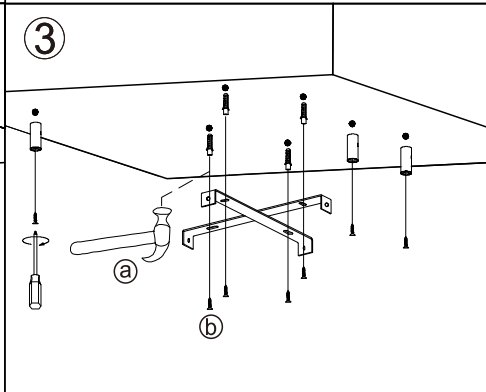

Azzardo®

LIGHTING

NAME: MARCO PENDANT 100 CCT WH + REMOTE CONTROL
NAME: MARCO PENDANT 100 CCT BK + REMOTE CONTROL
NAME: MARCO PENDANT 100 CCT GO + REMOTE CONTROL
NAME: MARCO PENDANT 120 CCT WH + REMOTE CONTROL
NAME: MARCO PENDANT 120 CCT BK + REMOTE CONTROL
NAME: MARCO PENDANT 120 CCT GO + REMOTE CONTROL

ITEM NO: AZ5049
ITEM NO: AZ5050
ITEM NO: AZ5051
ITEM NO: AZ5052
ITEM NO: AZ5053
ITEM NO: AZ5054