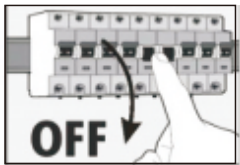

Azzardo®

LIGHTING

NAME: MARCO PENDANT 100 CCT WH + REMOTE CONTROL
NAME: MARCO PENDANT 100 CCT BK + REMOTE CONTROL
NAME: MARCO PENDANT 100 CCT GO + REMOTE CONTROL
NAME: MARCO PENDANT 120 CCT WH + REMOTE CONTROL
NAME: MARCO PENDANT 120 CCT BK + REMOTE CONTROL
NAME: MARCO PENDANT 120 CCT GO + REMOTE CONTROL

ITEM NO: AZ5049
ITEM NO: AZ5050
ITEM NO: AZ5051
ITEM NO: AZ5052
ITEM NO: AZ5053
ITEM NO: AZ5054